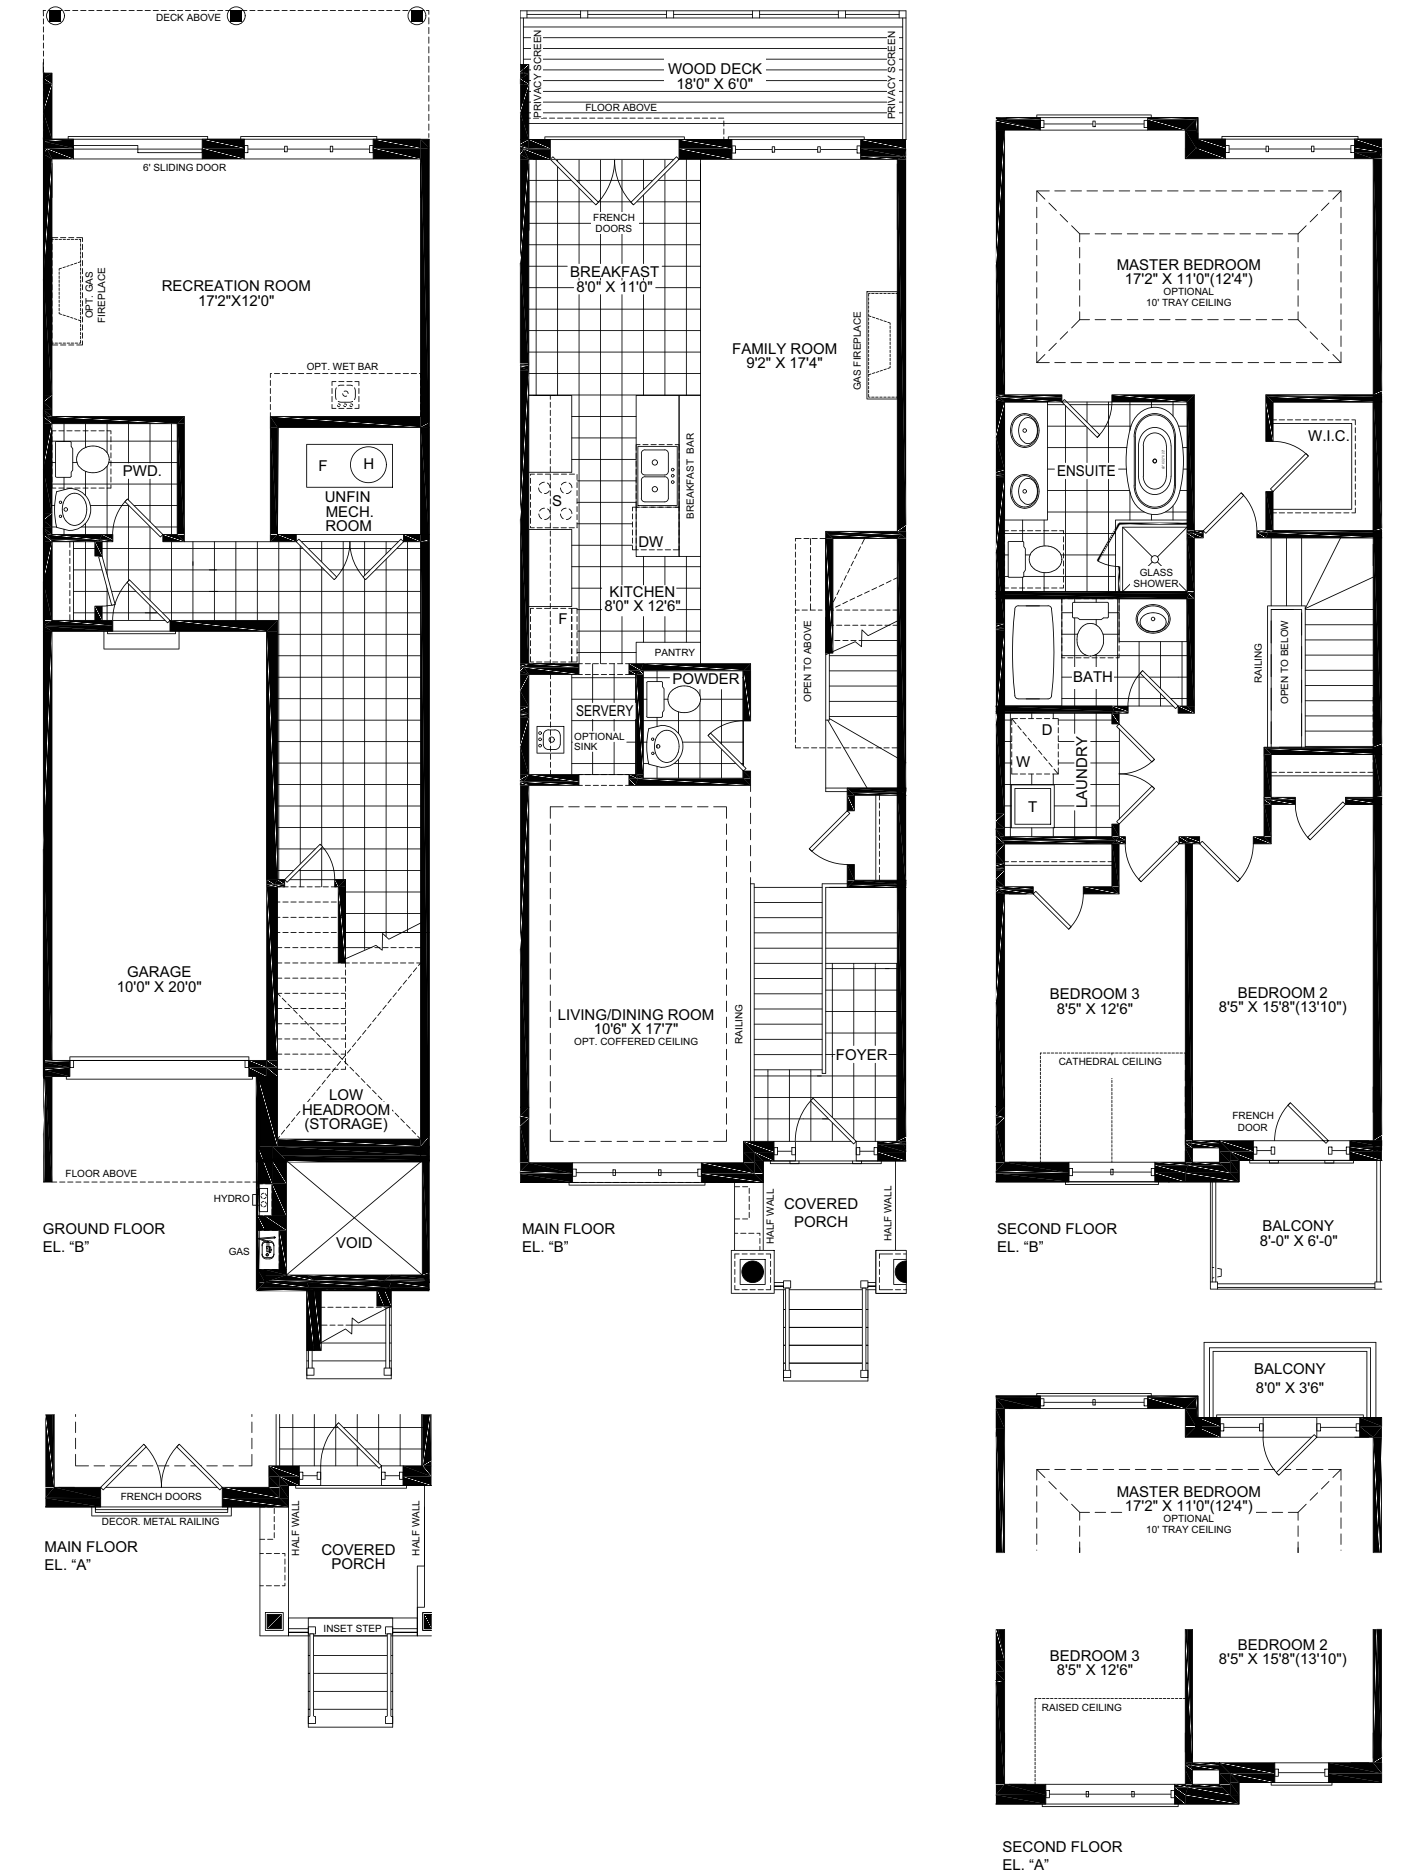

Lily 1970 sq.ft.

Elevation A

Elevation B

Elevation A

Elevation B

Prices, figures, illustrations, sizes, features and finishes are subject to change without notice. E.&O.E. Areas and dimensions are approximate and actual usable floor space may vary from the stated area. Layout may be reverse of the unit purchased. E.&O.E.

➤ BETTER YOUR WORLD ➤

Your life does not
get better by
chance, it gets
better by change.

Lotus 2210 sq.ft.

Elevation A

Elevation B

Elevation A

Elevation B

Prices, figures, illustrations, sizes, features and finishes are subject to change without notice. E.&O.E. Areas and dimensions are approximate and actual usable floor space may vary from the stated area. Layout may be reverse of the unit purchased. E.&O.E.

➤ BETTER YOUR WORLD ➤

When in doubt,
choose change.

Iris 2235 sq.ft.

Elevation A

Artist's concept.

Artist's concept.

Elevation A

Artist's concept.

➤ BETTER YOUR WORLD ➤

We know what we are, but know not what we may be.

Poppy 2275 sq.ft.

Elevation A

Elevation B

Elevation A

Elevation B

Prices, figures, illustrations, sizes, features and finishes are subject to change without notice. E.&O.E. Areas and dimensions are approximate and actual usable floor space may vary from the stated area. Layout may be reverse of the unit purchased. E.&O.E.