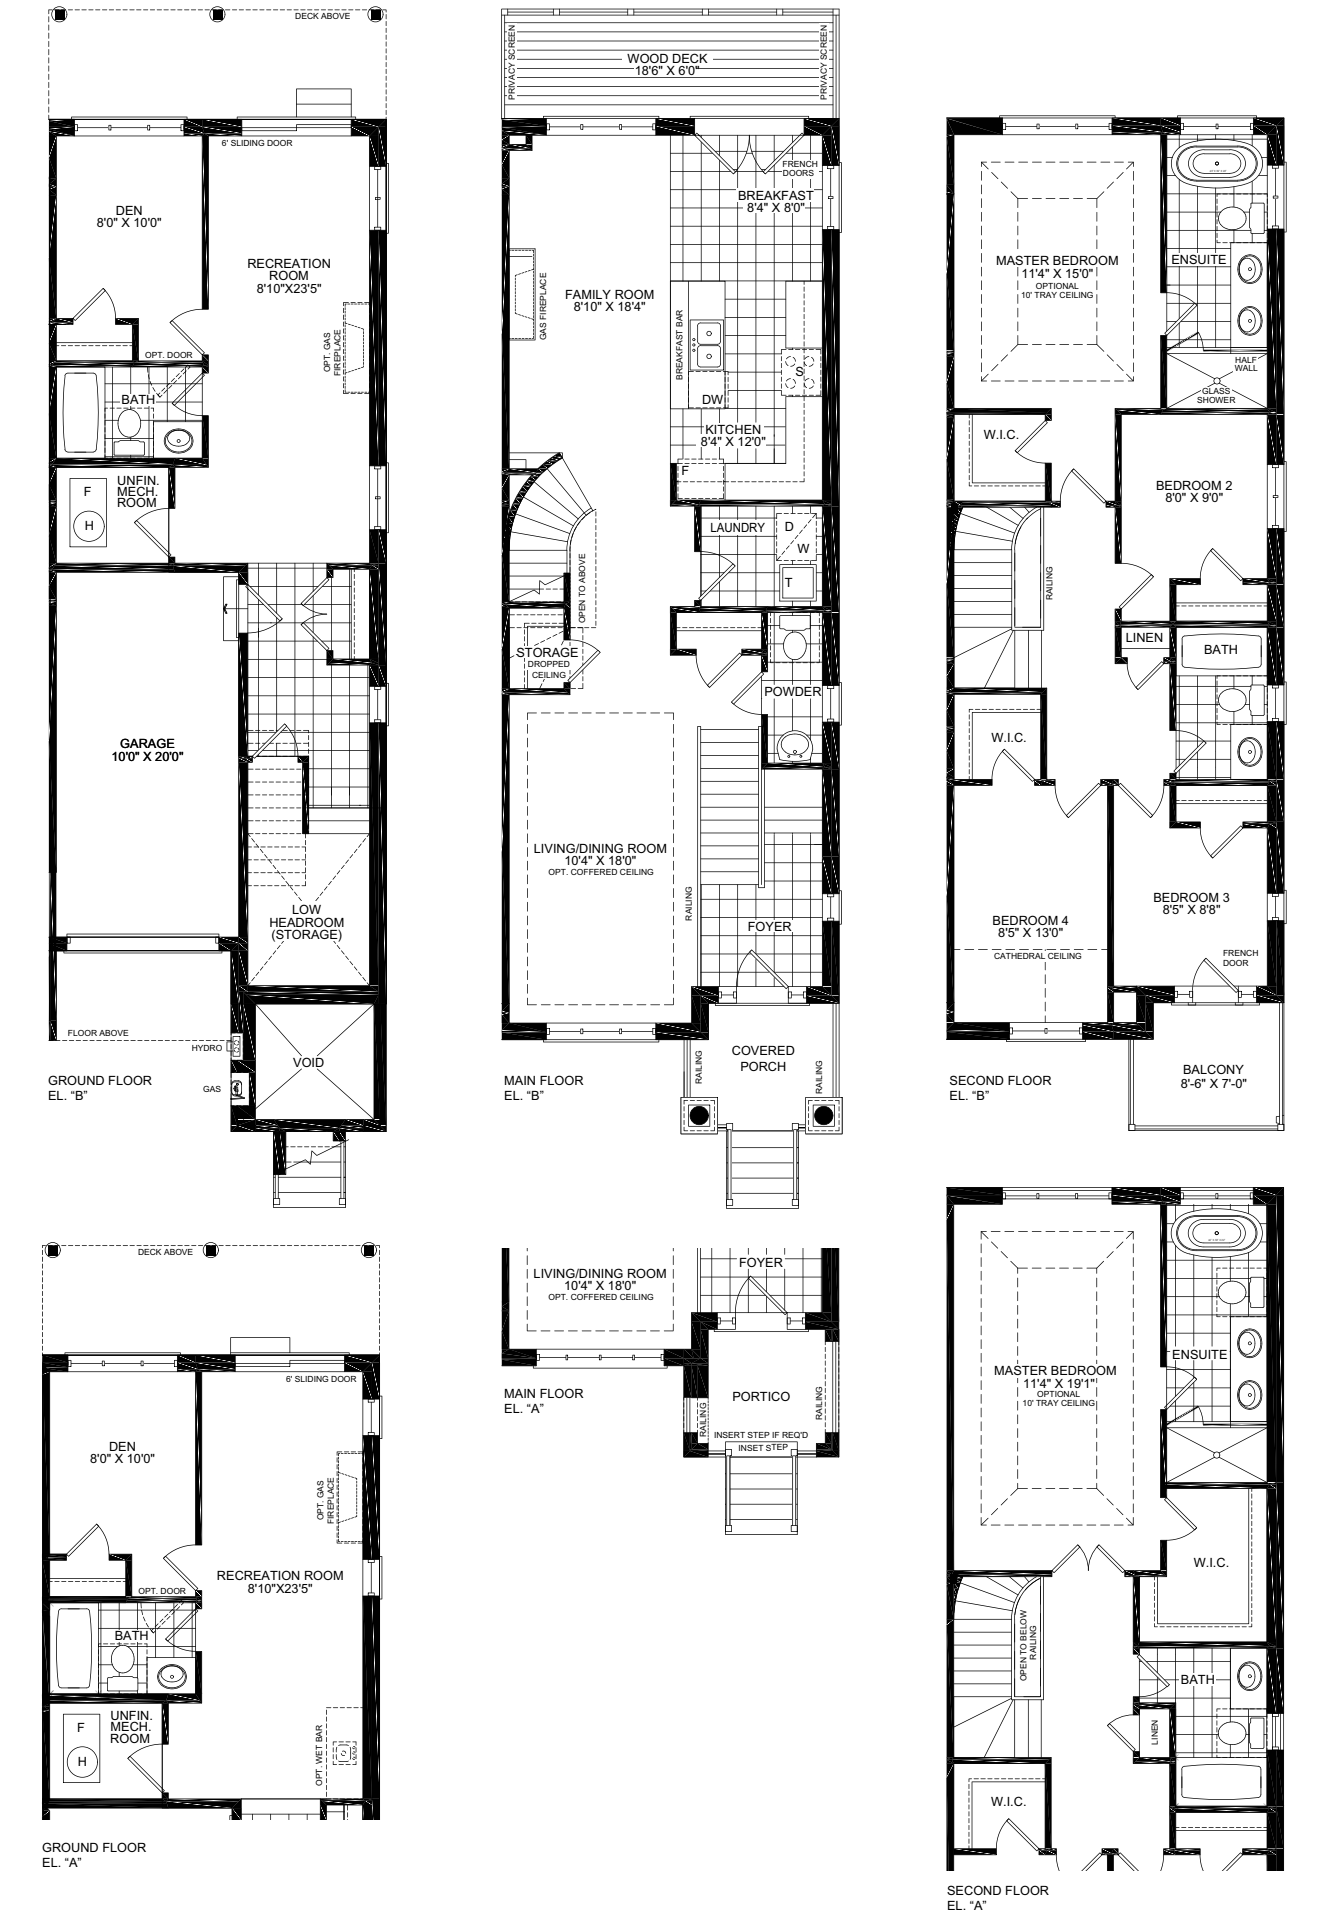

Lily 1970 sq.ft.

Elevation A

Elevation B

Elevation A

Elevation B

Prices, figures, illustrations, sizes, features and finishes are subject to change without notice. E.&O.E. Areas and dimensions are approximate and actual usable floor space may vary from the stated area. Layout may be reverse of the unit purchased. E.&O.E.

➤ BETTER YOUR WORLD ➤

Your life does not
get better by
chance, it gets
better by change.

Lotus 2210 sq.ft.

Elevation A

Elevation B

Elevation A

Elevation B

Prices, figures, illustrations, sizes, features and finishes are subject to change without notice. E.&O.E. Areas and dimensions are approximate and actual usable floor space may vary from the stated area. Layout may be reverse of the unit purchased. E.&O.E.

➤ BETTER YOUR WORLD ➤

When in doubt,
choose change.

Iris 2235 sq.ft.

Elevation A

Artist's concept.

Artist's concept.

Elevation A

Artist's concept.

➤ BETTER YOUR WORLD ➤

We know what we are, but know not what we may be.

Poppy 2275 sq.ft.

Elevation A

Elevation B

Elevation A

Elevation B

Prices, figures, illustrations, sizes, features and finishes are subject to change without notice. E.&O.E. Areas and dimensions are approximate and actual usable floor space may vary from the stated area. Layout may be reverse of the unit purchased. E.&O.E.