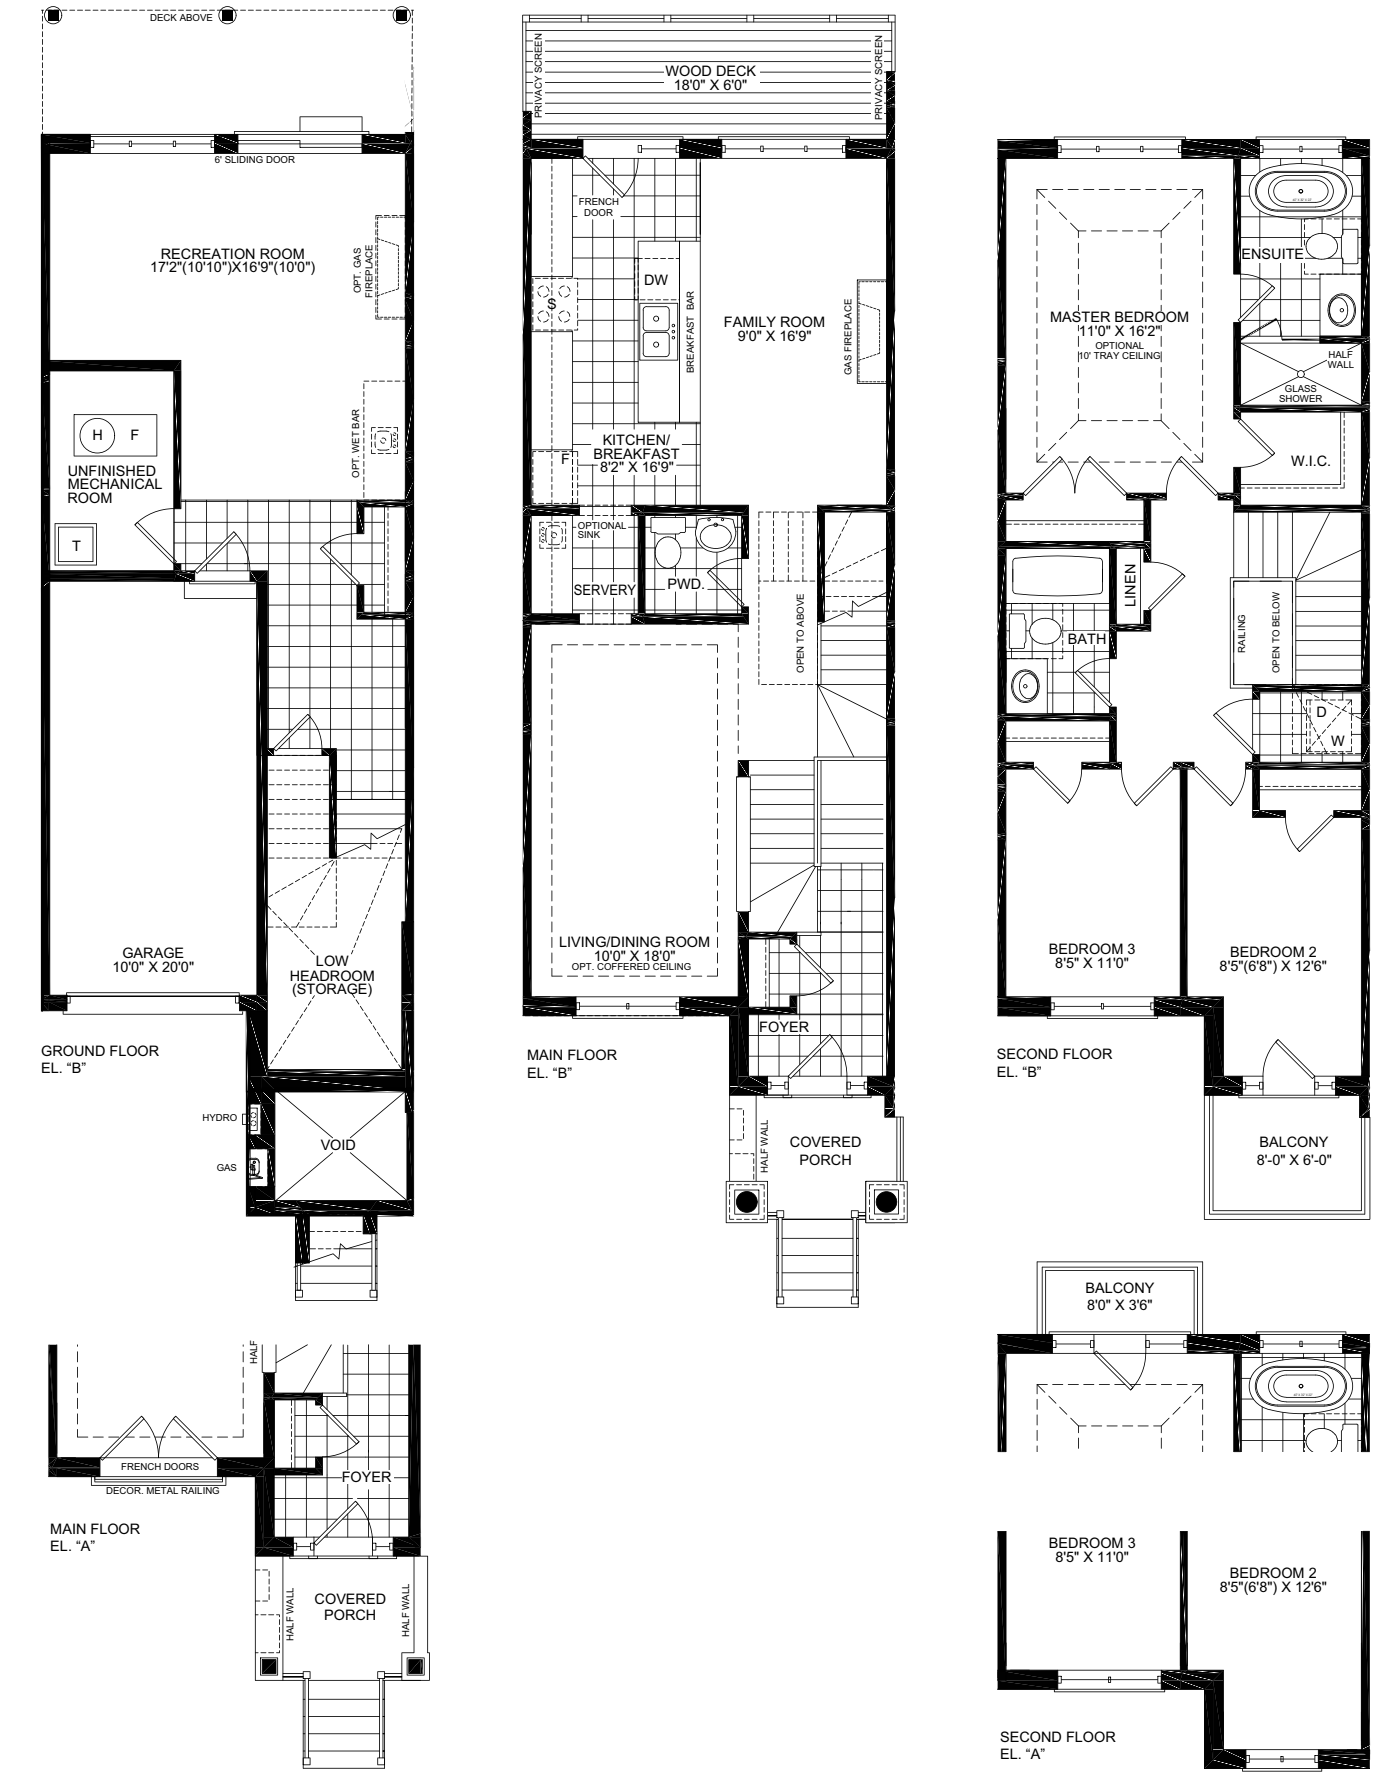

Lily 1970 sq.ft.

Elevation A

Elevation B

Elevation A

Elevation B

Prices, figures, illustrations, sizes, features and finishes are subject to change without notice. E.&O.E. Areas and dimensions are approximate and actual usable floor space may vary from the stated area. Layout may be reverse of the unit purchased. E.&O.E.

➤ BETTER YOUR WORLD ➤

Your life does not
get better by
chance, it gets
better by change.

Lotus 2210 sq.ft.

Elevation A

Elevation B

Elevation A

Elevation B

Prices, figures, illustrations, sizes, features and finishes are subject to change without notice. E.&O.E. Areas and dimensions are approximate and actual usable floor space may vary from the stated area. Layout may be reverse of the unit purchased. E.&O.E.

➤ BETTER YOUR WORLD ➤

When in doubt,
choose change.

Iris 2235 sq.ft.

Elevation A

Artist's concept.

Artist's concept.

Elevation A

Artist's concept.

➤ BETTER YOUR WORLD ➤

We know what we are, but know not what we may be.

Poppy 2275 sq.ft.

Elevation A

Elevation B

Elevation A

Elevation B

Prices, figures, illustrations, sizes, features and finishes are subject to change without notice. E.&O.E. Areas and dimensions are approximate and actual usable floor space may vary from the stated area. Layout may be reverse of the unit purchased. E.&O.E.